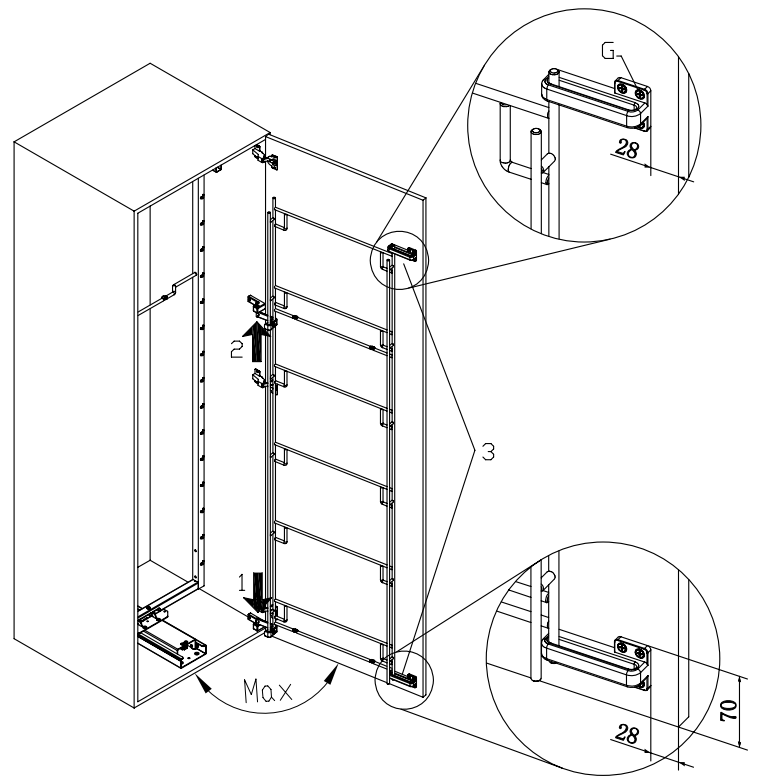

|   |  |       |             |  |       |              |
|---|--|-------|-------------|--|-------|--------------|
| A |  | 2pcs  | M5*8L       |  | 1set  |              |
| B |  | 2pcs  | M6*30L      |  |       |              |
| C |  | 2pcs  | M6*10L      |  | 1set  | Door Frame   |
| D |  | 4pcs  | washer      |  |       |              |
| E |  | 4pcs  | M5*12L      |  |       |              |
| F |  | 11pcs | ST4*16L     |  |       |              |
| G |  | 8pcs  | ST4*20L     |  | 1pcs  | Main Frame   |
| H |  | 4pcs  | ST4*25L     |  |       |              |
| I |  | 2pcs  |             |  |       |              |
| J |  | 2pcs  |             |  | 1pcs  |              |
|   |  | 1set  | Slide       |  | 6 pcs | Big basket   |
|   |  |       |             |  | 5 pcs |              |
|   |  |       |             |  | 4 pcs |              |
|   |  |       |             |  | 3 pcs | Small basket |
|   |  |       |             |  | 6 pcs |              |
|   |  |       |             |  | 5 pcs |              |
|   |  | 2pcs  | connect bar |  | 4 pcs |              |
|   |  | 1pcs  | Top channel |  | 3 pcs |              |

| Item NO.       | W     | X    | Y    | Z        |
|----------------|-------|------|------|----------|
| WB1208.450.6.W | 182.5 | 1225 | 1675 | min.1700 |
| WB1208.600.6.W | 257.5 | 1225 | 1675 | min.1700 |
| WB1208.450.5.W | 182.5 | 1225 | 1425 | min.1450 |
| WB1208.600.5.W | 257.5 | 1225 | 1425 | min.1450 |
| WB1208.450.4.W | 182.5 | 625  | 1075 | min.1100 |
| WB1208.600.4.W | 257.5 | 625  | 1075 | min.1100 |
| WB1208.450.3.W | 182.5 | 625  | 825  | min.850  |
| WB1208.600.3.W | 257.5 | 625  | 825  | min.850  |

Door right

Door left

Note: the slide dampers must be pulling out status

⚠ For left mounted door mirror image

Screw main frame onto slide

Door right mounted

Door left mounted