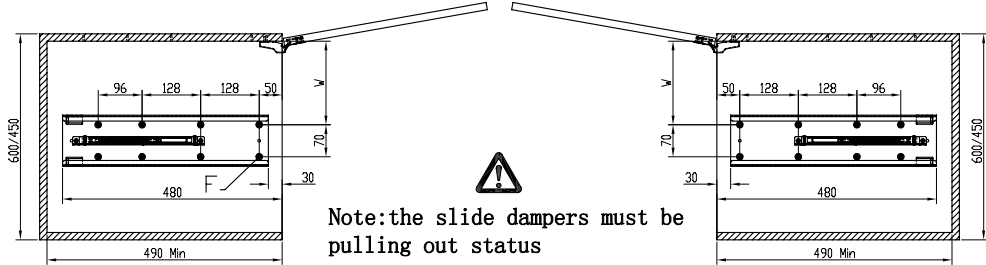

|   |  |       |             |  |       |              |
|---|--|-------|-------------|--|-------|--------------|
| A |  | 2pcs  | M5*8L       |  | 1set  |              |
| B |  | 2pcs  | M6*30L      |  |       |              |
| C |  | 2pcs  | M6*10L      |  | 1set  | Door Frame   |
| D |  | 4pcs  | washer      |  |       |              |
| E |  | 4pcs  | M5*12L      |  |       |              |
| F |  | 11pcs | ST4*16L     |  |       |              |
| G |  | 8pcs  | ST4*20L     |  | 1pcs  | Main Frame   |
| H |  | 4pcs  | ST4*25L     |  |       |              |
| I |  | 2pcs  |             |  |       |              |
| J |  | 2pcs  |             |  | 1pcs  |              |
|   |  | 1set  | Slide       |  | 6 pcs | Big basket   |
|   |  |       |             |  | 5 pcs |              |
|   |  |       |             |  | 4 pcs |              |
|   |  |       |             |  | 3 pcs | Small basket |
|   |  |       |             |  | 6 pcs |              |
|   |  |       |             |  | 5 pcs |              |
|   |  | 2pcs  | connect bar |  | 4 pcs |              |
|   |  | 1pcs  | Top channel |  | 3 pcs |              |

| Item NO.       | W     | X    | Y    | Z        |
|----------------|-------|------|------|----------|
| WB1208.450.6.W | 182.5 | 1225 | 1675 | min.1700 |
| WB1208.600.6.W | 257.5 | 1225 | 1675 | min.1700 |
| WB1208.450.5.W | 182.5 | 1225 | 1425 | min.1450 |
| WB1208.600.5.W | 257.5 | 1225 | 1425 | min.1450 |
| WB1208.450.4.W | 182.5 | 625  | 1075 | min.1100 |
| WB1208.600.4.W | 257.5 | 625  | 1075 | min.1100 |
| WB1208.450.3.W | 182.5 | 625  | 825  | min.850  |
| WB1208.600.3.W | 257.5 | 625  | 825  | min.850  |

Door right

Door left

Note: the slide dampers must be pulling out status

⚠ For left mounted door mirror image

Screw main frame onto slide

Door right mounted

Door left mounted