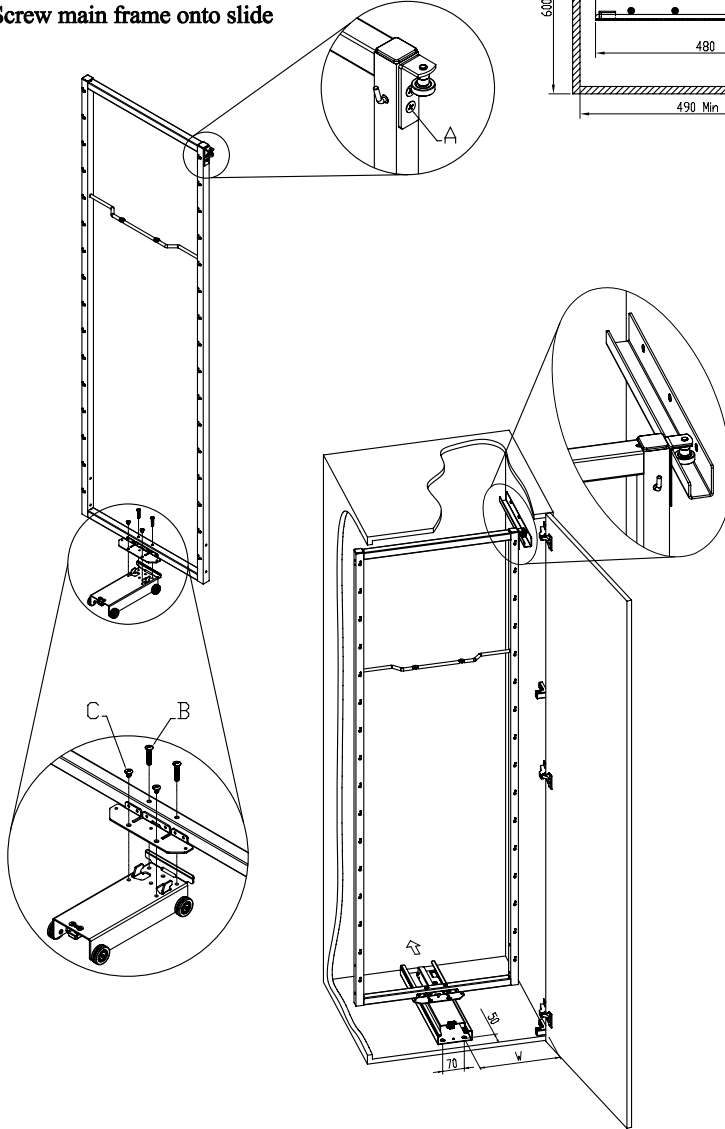

|   |  |       |             |  |       |              |
|---|--|-------|-------------|--|-------|--------------|
| A |  | 2pcs  | M5*8L       |  | 1set  |              |
| B |  | 2pcs  | M6*30L      |  |       |              |
| C |  | 2pcs  | M6*10L      |  | 1set  | Door Frame   |
| D |  | 4pcs  | washer      |  |       |              |
| E |  | 4pcs  | M5*12L      |  |       |              |
| F |  | 11pcs | ST4*16L     |  |       |              |
| G |  | 8pcs  | ST4*20L     |  | 1pcs  | Main Frame   |
| H |  | 4pcs  | ST4*25L     |  |       |              |
| I |  | 2pcs  |             |  |       |              |
| J |  | 2pcs  |             |  | 1pcs  |              |
|   |  | 1set  | Slide       |  | 6 pcs | Big basket   |
|   |  |       |             |  | 5 pcs |              |
|   |  |       |             |  | 4 pcs |              |
|   |  |       |             |  | 3 pcs | Small basket |
|   |  |       |             |  | 6 pcs |              |
|   |  |       |             |  | 5 pcs |              |
|   |  | 2pcs  | connect bar |  | 4 pcs |              |
|   |  | 1pcs  | Top channel |  | 3 pcs |              |

| Item NO.       | W     | X    | Y    | Z        |
|----------------|-------|------|------|----------|
| WB1208.450.6.W | 182.5 | 1225 | 1675 | min.1700 |
| WB1208.600.6.W | 257.5 | 1225 | 1675 | min.1700 |
| WB1208.450.5.W | 182.5 | 1225 | 1425 | min.1450 |
| WB1208.600.5.W | 257.5 | 1225 | 1425 | min.1450 |
| WB1208.450.4.W | 182.5 | 625  | 1075 | min.1100 |
| WB1208.600.4.W | 257.5 | 625  | 1075 | min.1100 |
| WB1208.450.3.W | 182.5 | 625  | 825  | min.850  |
| WB1208.600.3.W | 257.5 | 625  | 825  | min.850  |

Door right

Door left

Note: the slide dampers must be pulling out status

⚠ For left mounted door mirror image

Screw main frame onto slide

Door right mounted

Door left mounted