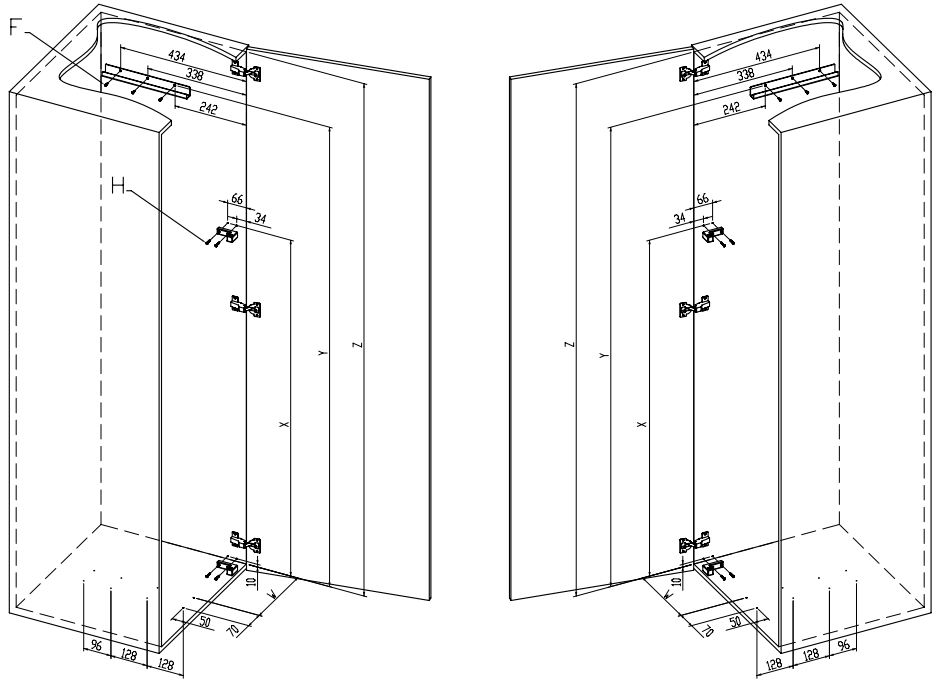

|   |  |       |             |  |       |              |
|---|--|-------|-------------|--|-------|--------------|
| A |  | 2pcs  | M5*8L       |  | 1set  |              |
| B |  | 2pcs  | M6*30L      |  |       |              |
| C |  | 2pcs  | M6*10L      |  | 1set  | Door Frame   |
| D |  | 4pcs  | washer      |  |       |              |
| E |  | 4pcs  | M5*12L      |  |       |              |
| F |  | 11pcs | ST4*16L     |  |       |              |
| G |  | 8pcs  | ST4*20L     |  | 1pcs  | Main Frame   |
| H |  | 4pcs  | ST4*25L     |  |       |              |
| I |  | 2pcs  |             |  |       |              |
| J |  | 2pcs  |             |  | 1pcs  |              |
|   |  | 1set  | Slide       |  | 6 pcs | Big basket   |
|   |  |       |             |  | 5 pcs |              |
|   |  |       |             |  | 4 pcs |              |
|   |  |       |             |  | 3 pcs | Small basket |
|   |  |       |             |  | 6 pcs |              |
|   |  |       |             |  | 5 pcs |              |
|   |  | 2pcs  | connect bar |  | 4 pcs |              |
|   |  | 1pcs  | Top channel |  | 3 pcs |              |

| Item NO.       | W     | X    | Y    | Z        |
|----------------|-------|------|------|----------|
| WB1208.450.6.W | 182.5 | 1225 | 1675 | min.1700 |
| WB1208.600.6.W | 257.5 | 1225 | 1675 | min.1700 |
| WB1208.450.5.W | 182.5 | 1225 | 1425 | min.1450 |
| WB1208.600.5.W | 257.5 | 1225 | 1425 | min.1450 |
| WB1208.450.4.W | 182.5 | 625  | 1075 | min.1100 |
| WB1208.600.4.W | 257.5 | 625  | 1075 | min.1100 |
| WB1208.450.3.W | 182.5 | 625  | 825  | min.850  |
| WB1208.600.3.W | 257.5 | 625  | 825  | min.850  |

Door right

Door left

Note: the slide dampers must be pulling out status

⚠ For left mounted door mirror image

Screw main frame onto slide

Door right mounted

Door left mounted